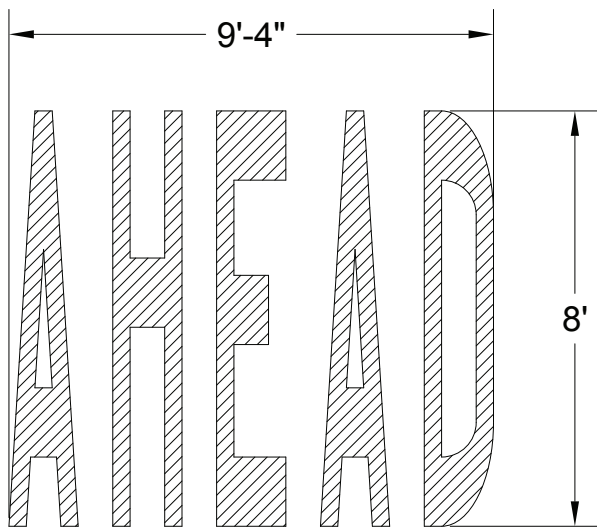

"ONLY" LEGEND

"STOP" LEGEND

"AHEAD" LEGEND

"SCHOOL" LEGEND

Available in all Brite-Line® tapes

"PED" LEGEND

"SLOW" LEGEND

"XING" LEGEND

"YIELD" LEGEND

Available in all Brite-Line® tapes

"R" LETTER

"MPH" LEGEND

"LANE" LEGEND

"MERGE" LEGEND

Available in all Brite-Line® tapes

"BIKE" LEGEND