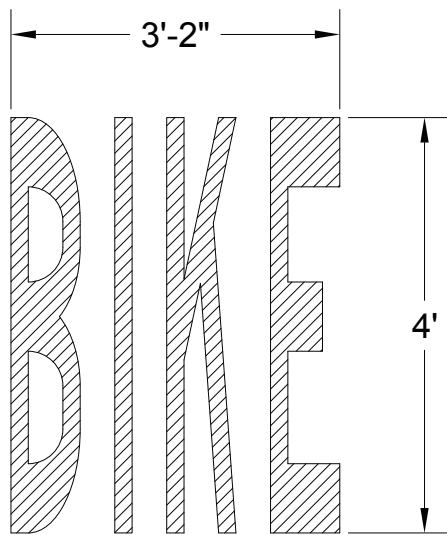

"YIELD" LEGEND

Available in all Brite-Line® tapes

"R" LETTER

"MPH" LEGEND

"LANE" LEGEND

"MERGE" LEGEND

Available in all Brite-Line® tapes

"BIKE" LEGEND