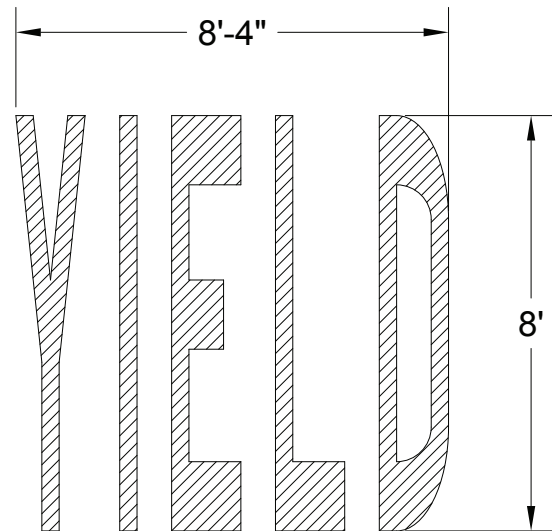

"ONLY" LEGEND

"STOP" LEGEND

"AHEAD" LEGEND

"SCHOOL" LEGEND

Available in all Brite-Line® tapes

"PED" LEGEND

"SLOW" LEGEND

"XING" LEGEND

"YIELD" LEGEND

Available in all Brite-Line® tapes

"R" LETTER

"MPH" LEGEND

"LANE" LEGEND

"MERGE" LEGEND

Available in all Brite-Line® tapes

"BIKE" LEGEND